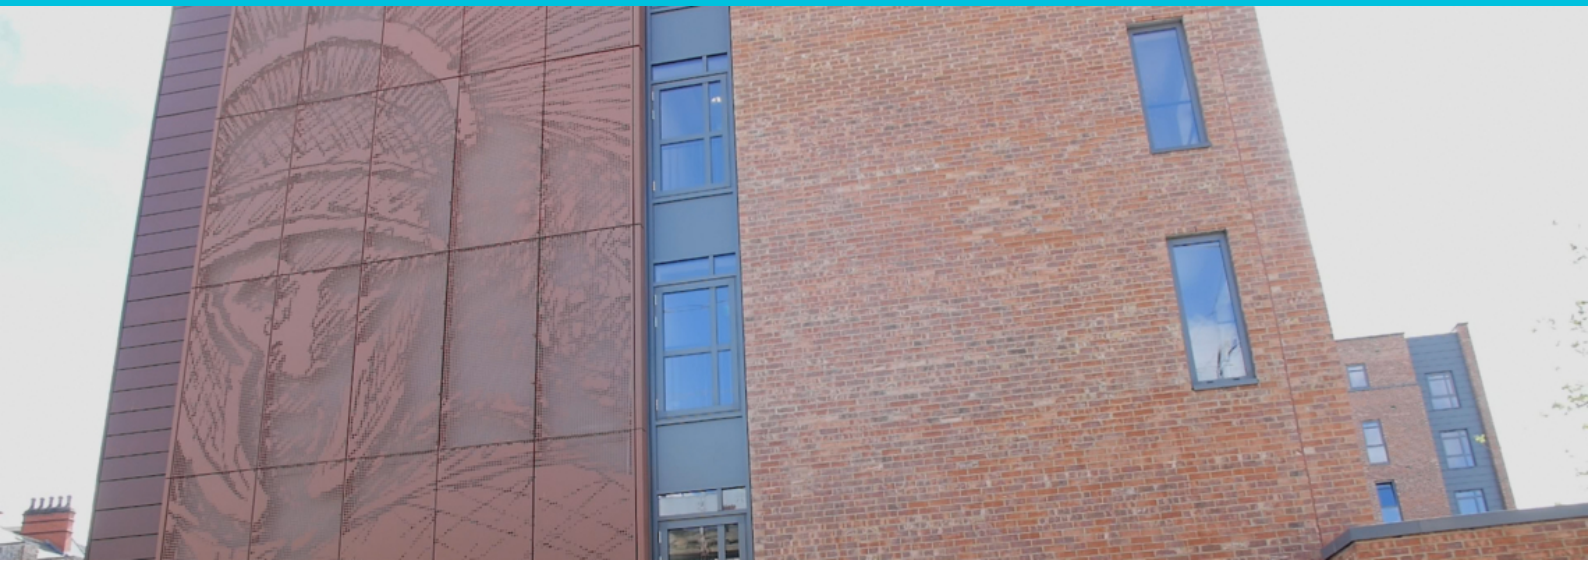

Product Reference: wpl-PPP-Roman

Picture Perforated Panel - Roman

An aluminium picture perforated rainscreen panel depicting a Roman soldier as a striking feature to a building facade but also adding performance properties.

A picture perforated rainscreen panel to add a performance feature to a building.

Material: Aluminium
Free area (%): Custom
Triangular Pitch (mm): Various
Hole Size (mm): Various
Profile: Other
Size: Medium