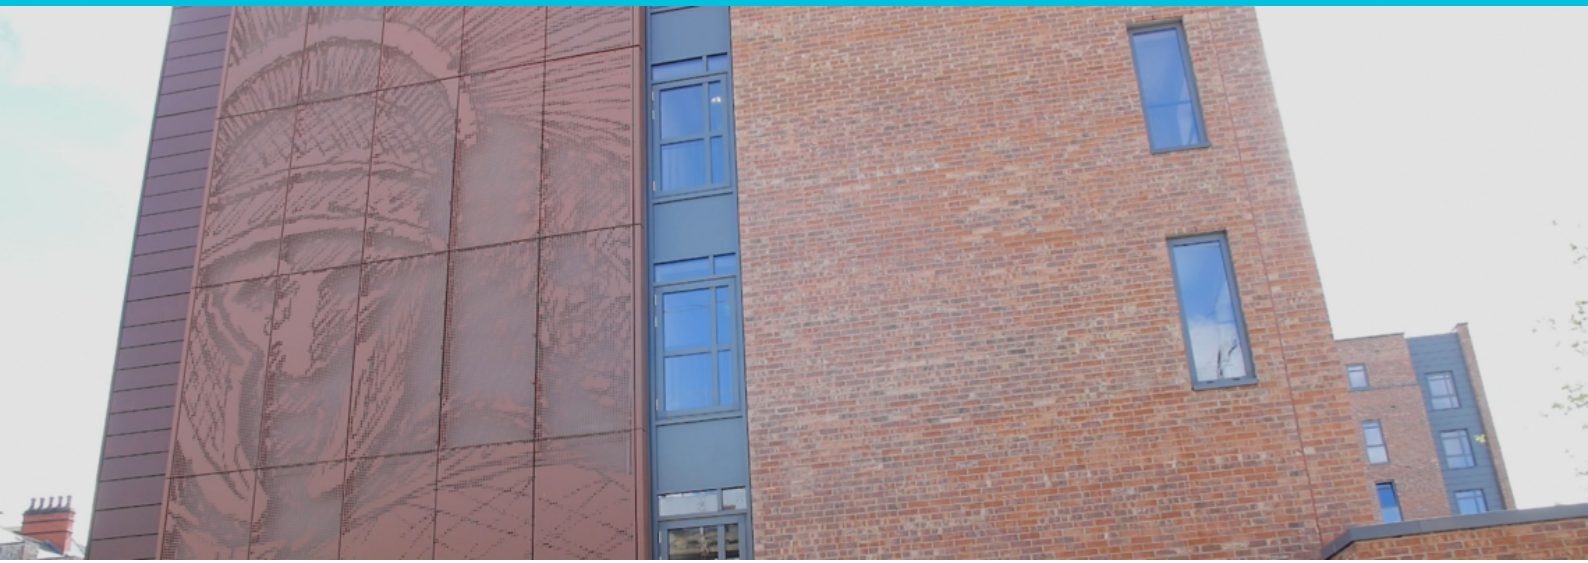

Product Reference: wpl-PPP-Roman

Picture Perforated Panel - Roman

An aluminium picture perforated rainscreen panel depicting a Roman soldier as a striking feature to a building facade but also adding performance properties.

A picture perforated rainscreen panel to add a performance feature to a building.

**Material:** Aluminium  
**Free area (%):** Custom  
**Triangular Pitch (mm):** Various  
**Hole Size (mm):** Various  
**Profile:** Other  
**Size:** Medium