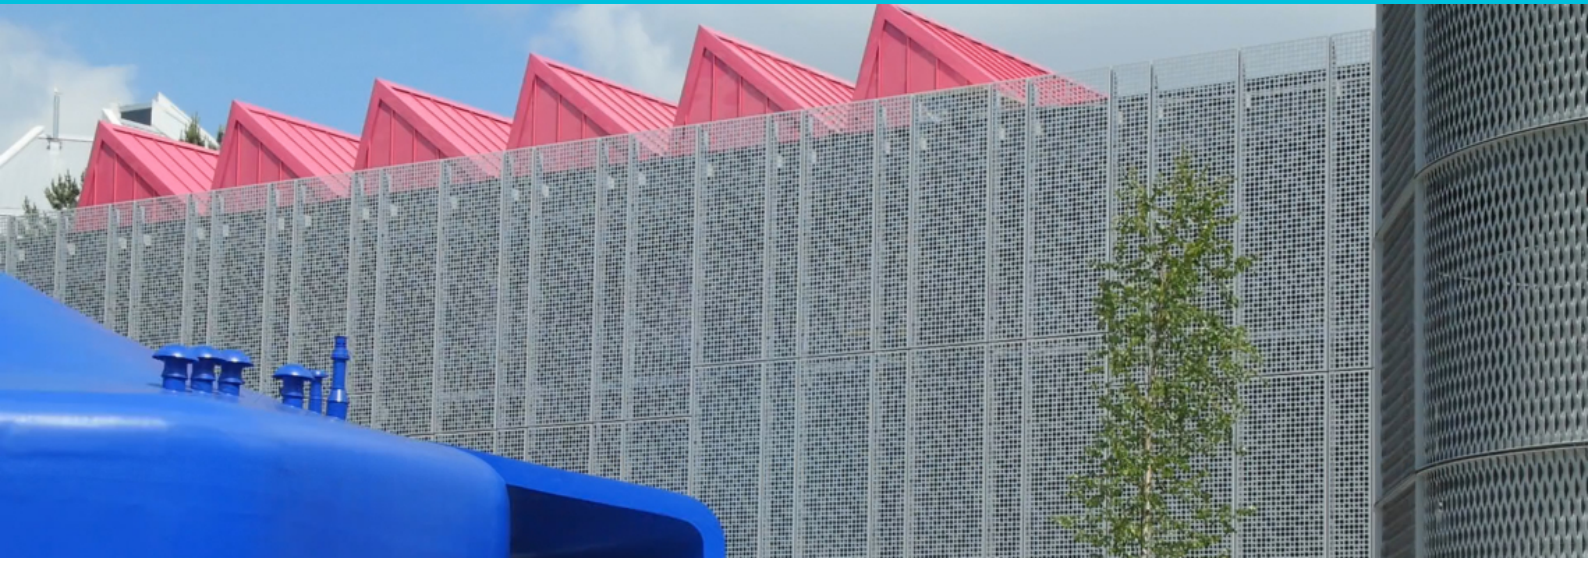

Product Reference: wpl-RP/PL-Circles2

Perforated Panel - Circles 2

Rainscreen cladding panels with perforations of differing positions and diameter.

Any new or refurbished building where a unique but performance facade is required for a long lasting finish.