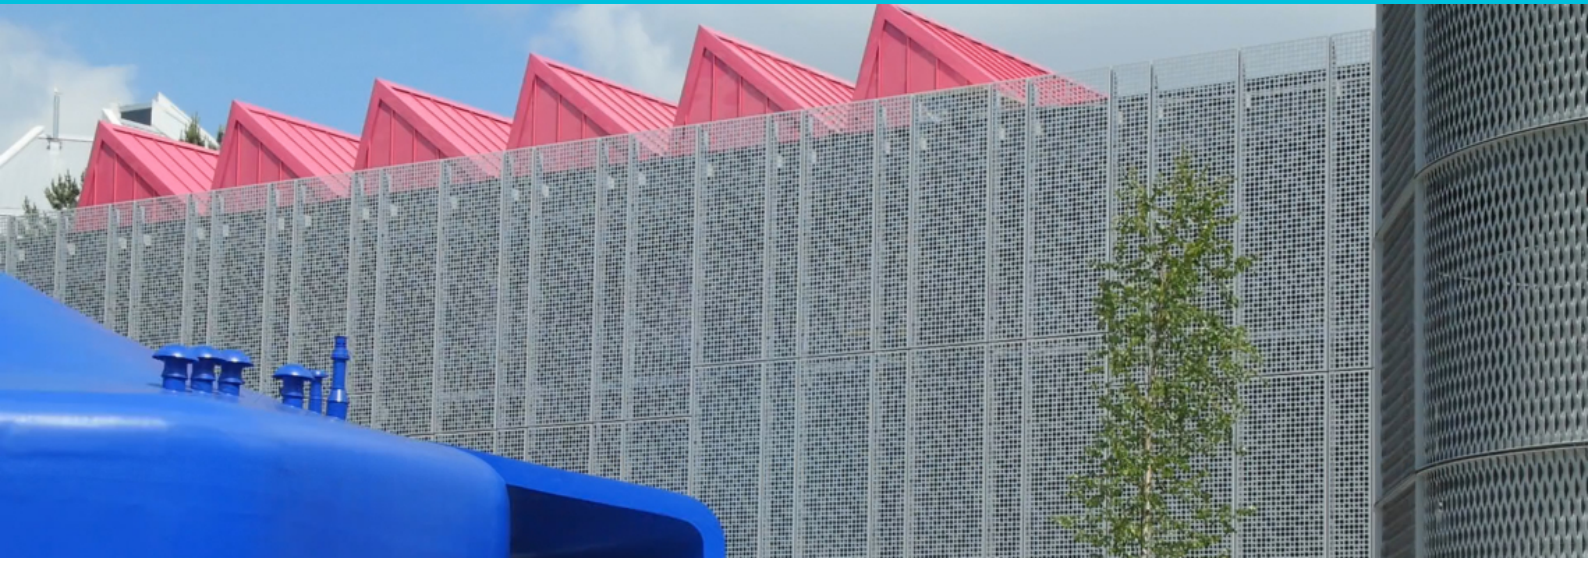

Product Reference: wpl-RP/PL-Circles2

Perforated Panel - Circles 2

Rainscreen cladding panels with perforations of differing positions and diameter.

Any new or refurbished building where a unique but performance facade is required for a long lasting finish.

Material: Aluminium

Profile: Other

Size: Large